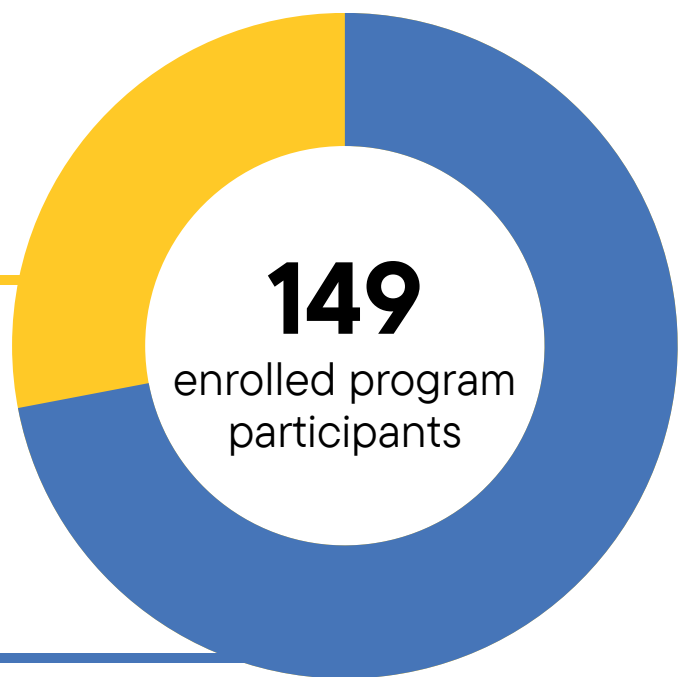

## Program Engagement

4

program sites

16

mentors

3

WISE programs

31% adult participants pursuing college & career support

69% youth participants receiving academic support, leadership development & psycho-social support